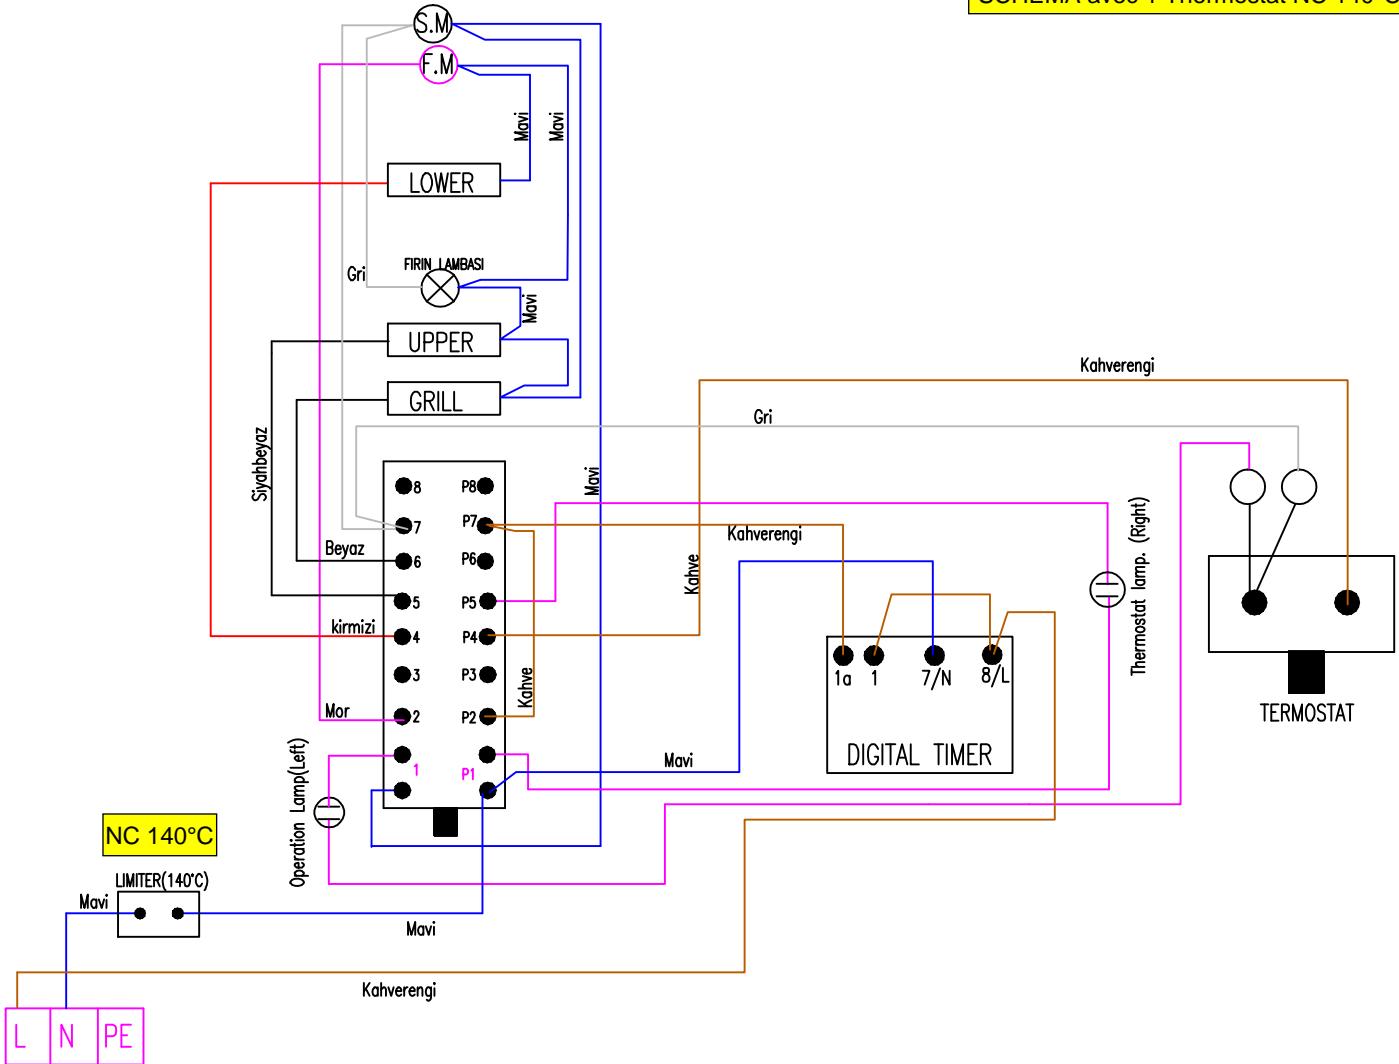

SCHEMA avec 1 Thermostat NC 140°C

| | |
|--------------|------------|
| TURKCE | ENGLISH |
| MAVI | BLUE |
| SIYAH | BLACK |
| KIRMIZI | RED |
| SIYAHBEYAZ | BLACKWHITE |
| KAHVE | BROWN |
| BEYAZ | WHITE |
| MOR | PURPLE |
| GRI | GREY |
| PEMBE | PINK |
| KIRMIZIBEYAZ | REDWHITE |
| MAVIBEYAZ | BLUEWHITE |
| KAHVEBEYAZ | BROWNWHITE |

NC 140°C

LIMITER(140°C)

Operation Lamp(Left)

DIGITAL TIMER

Thermostat lamp. (Right)

TERMOSTAT

L N PE